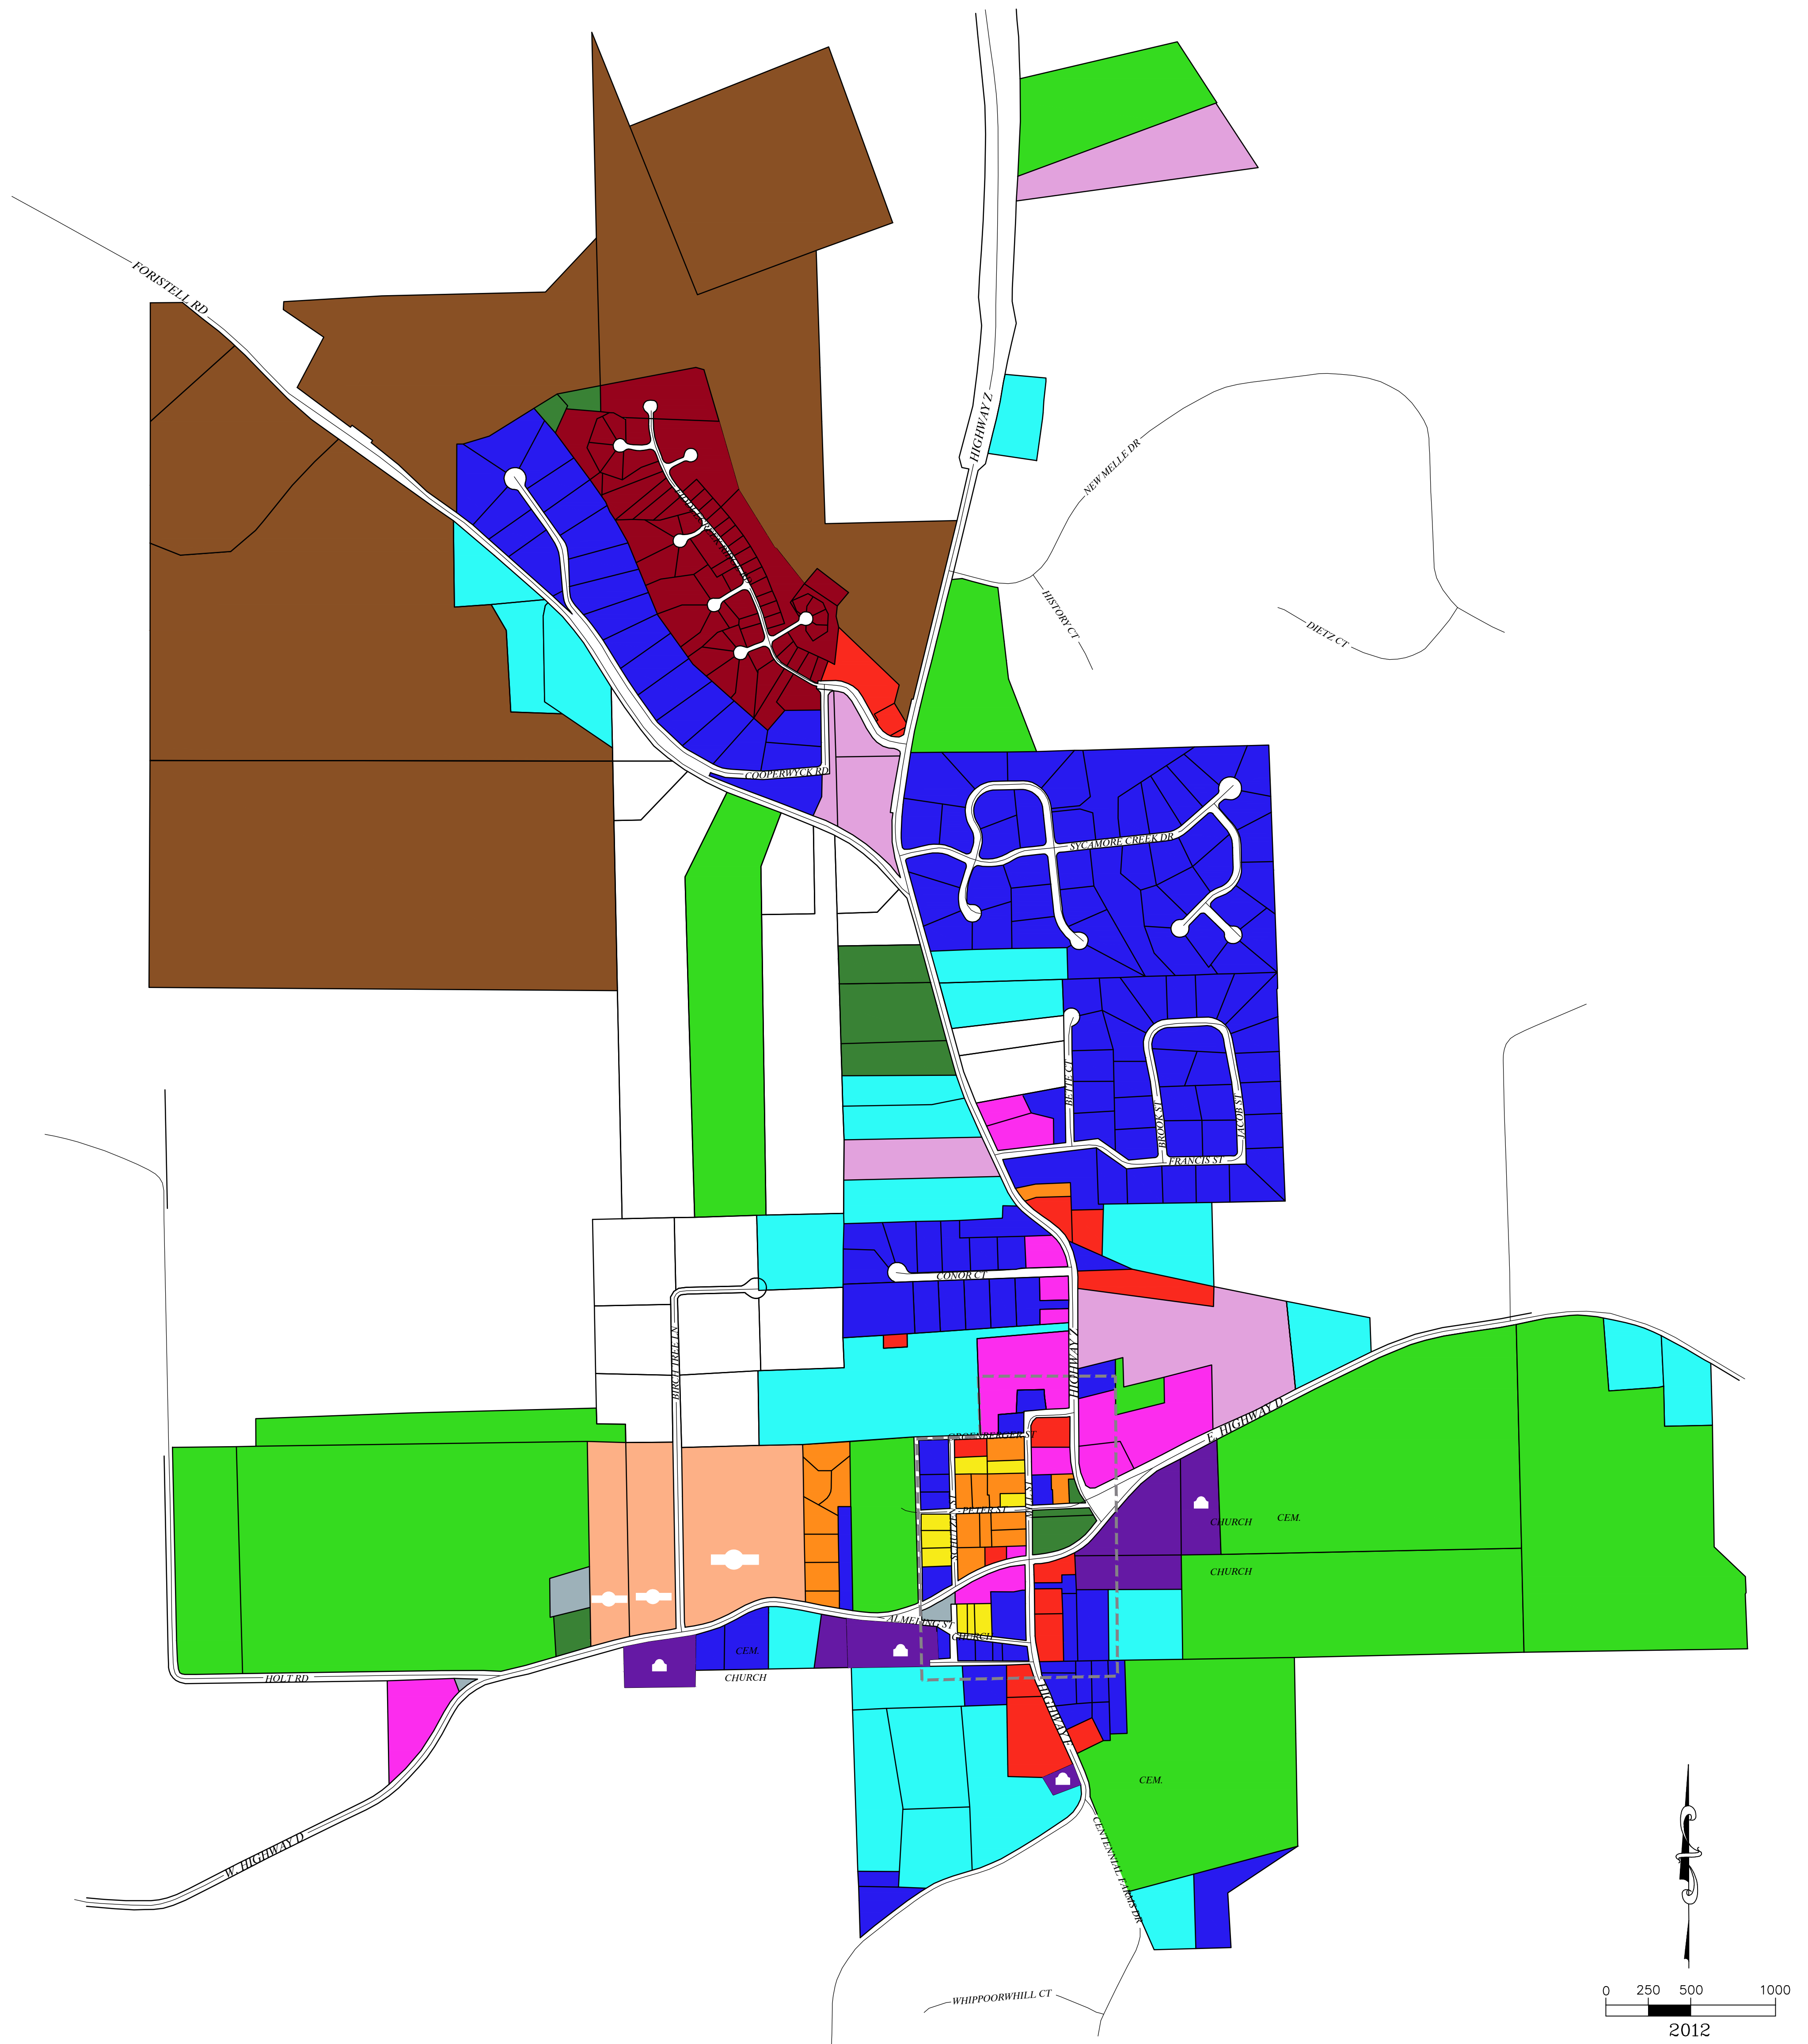

# CITY OF NEW MELLE

## ZONING DISTRICT MAP

### LEGEND

- |   |                                     |   |                             |
|---|-------------------------------------|---|-----------------------------|
| <span style="color: cyan;">●</span> "R-1A"  | SINGLE- FAMILY RESIDENTIAL DISTRICT | <span style="color: red;">●</span> "C-1"  | LOCAL COMMERCIAL DISTRICT   |
| <span style="color: blue;">●</span> "R-1B"  | SINGLE-FAMILY RESIDENTIAL DISTRICT  | <span style="color: magenta;">●</span> "C-2"                                      | GENERAL COMMERCIAL DISTRICT |
| <span style="color: orange;">●</span> "R-1C"                                      | SINGLE-FAMILY RESIDENTIAL DISTRICT  | <span style="color: purple;">●</span> "C-3"                                       | HIGHWAY COMMERCIAL          |
| <span style="color: yellow;">●</span> "R-1D"                                      | OLD TOWN NEW MELLE                  | <span style="color: green;">●</span> "I-1"  | LIGHT INDUSTRIAL DISTRICT   |
| <span style="color: grey;">●</span> "GOV"   | GOVERNMENT                          | <span style="color: limegreen;">●</span> "AG"                                     | AGRICULTURE DISTRICT        |
| <span style="color: darkred;">●</span> "PUD"                                      | PLANNED UNIT DEVELOPMENT DISTRICT   | <span style="color: brown;">●</span> "P-R"  | PARK-RECREATION DISTRICT    |
| <span style="background-color: purple; color: white; padding: 2px;">CHURCH</span> | CHURCH / CEMETERY                   | <span style="background-color: orange; color: white; padding: 2px;">SCHOOL</span> | SCHOOL                      |
|   |                                     | <span style="border: 1px dashed black; padding: 2px;">OLD TOWN DISTRICT</span>    | OLD TOWN DISTRICT           |